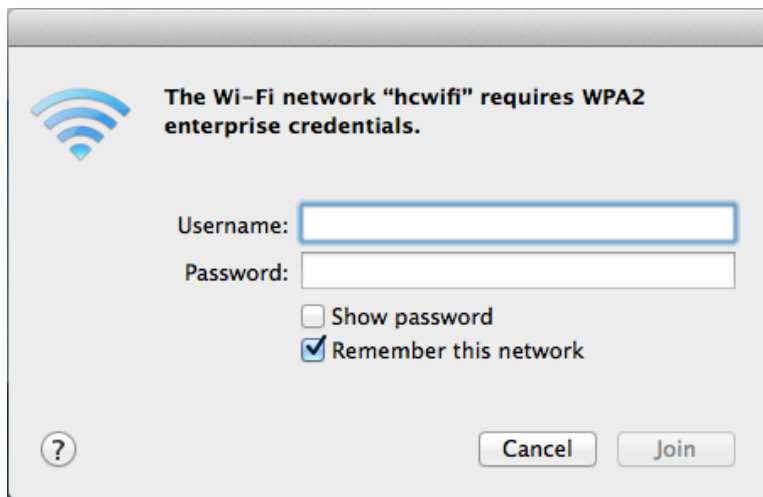

Connecting to hcwifi with macOS

1. Click on the wireless icon

2. Select the **hcwifi** wireless network

3. Enter your Holland College username and password

4. When prompted to verify certificate, click on the **Continue** button