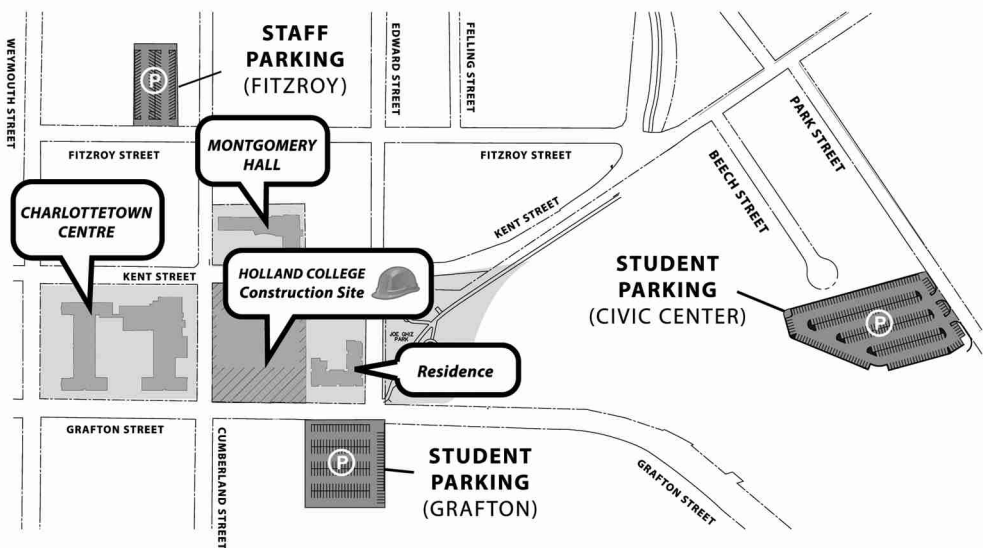

ATTENTION

Holland College Students & Staff

Effective Monday, September 6, the following parking locations will be available for Holland College students and staff.

Holland College Parking Map

- The existing Staff Parking Lot on Fitzroy Street is available to all staff on a *first come first served* basis.
- Student parking is available on the existing Grafton Street Parking Lot across from Glendenning Hall and in the Charlottetown Civic Center Park Street Parking Lot.
- Students and staff using Holland College parking lots are required to have a valid Holland College Parking Permit. Details on obtaining these permits will be available during Orientation.