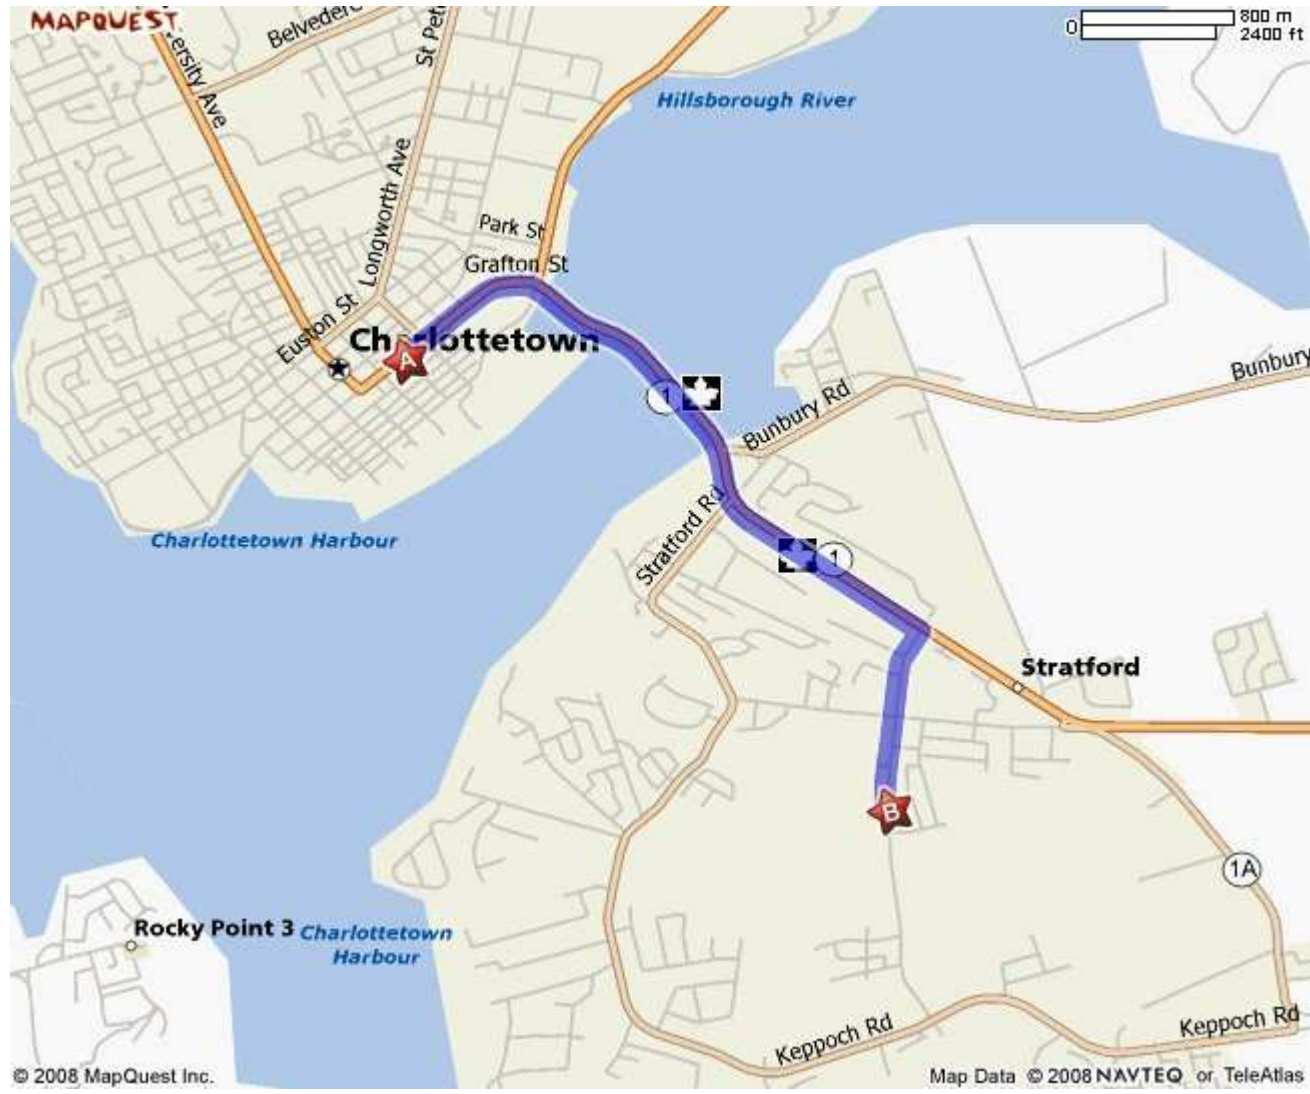

Your chance to win \$50,000 cash

Help us celebrate 20 years of Best Western Rewards... play Gold Crown Club Reward Mania!

PLAY NOW

A: 238 Grafton Street, Charlottetown, PE C1A

- START
1: Start out going SOUTHEAST on GRAFTON ST/PROVINCIAL ROUTE 1/TRANS CANADA HWY toward WEYMOUTH ST. Continue to follow PROVINCIAL ROUTE 1/TRANS CANADA HWY.
2.5 mi
- 2: Turn RIGHT onto KINLOCK RD.
0.7 mi
- END
3: End at 167 Kinlock Rd Stratford, PE C1B 1J7

Estimated Time: 7 minutes Estimated Distance: 3.25 miles

B: Fox Meadow Golf & Country Club: 167 Kinlock Rd, Stratford, PE C1B 1J7, (902)569-4653

Total Time: 7 minutes Total Distance: 3.25 miles

Directions and maps are informational only. We make no warranties on the accuracy of their content, road conditions or route usability or expeditiousness. You assume all risk of use. MapQuest and its suppliers shall not be liable to you for any loss or delay resulting from your use of MapQuest. Your use of MapQuest means you agree to our [Terms of Use](#)